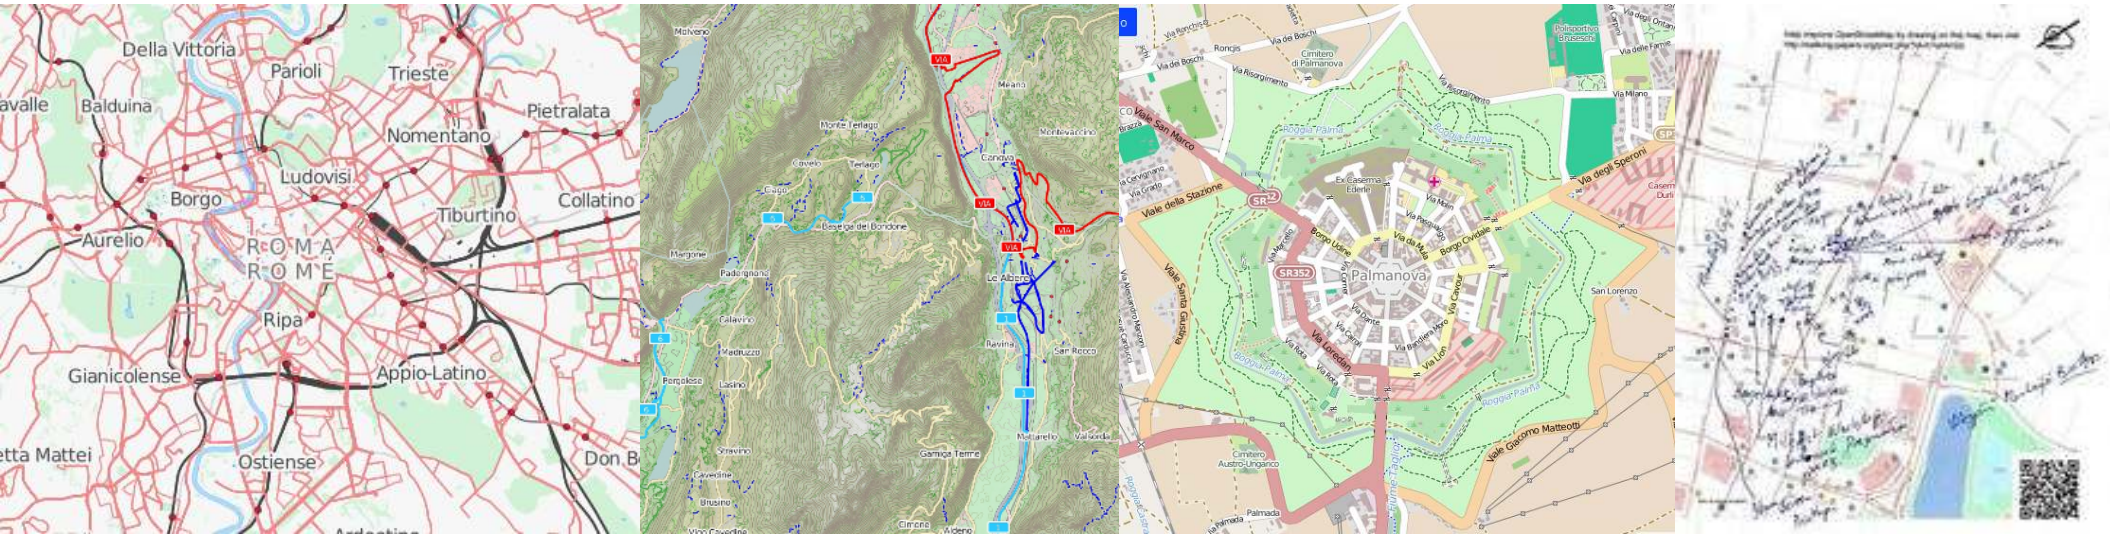

Grazie per l'attenzione

Luca Delucchi
Fondazione Edmund Mach – GFOSS.it
www.lucadelu.org

Comunità Italiana di OpenStreetMap
www.openstreetmap.it

Comunità italiana OpenStreetMap